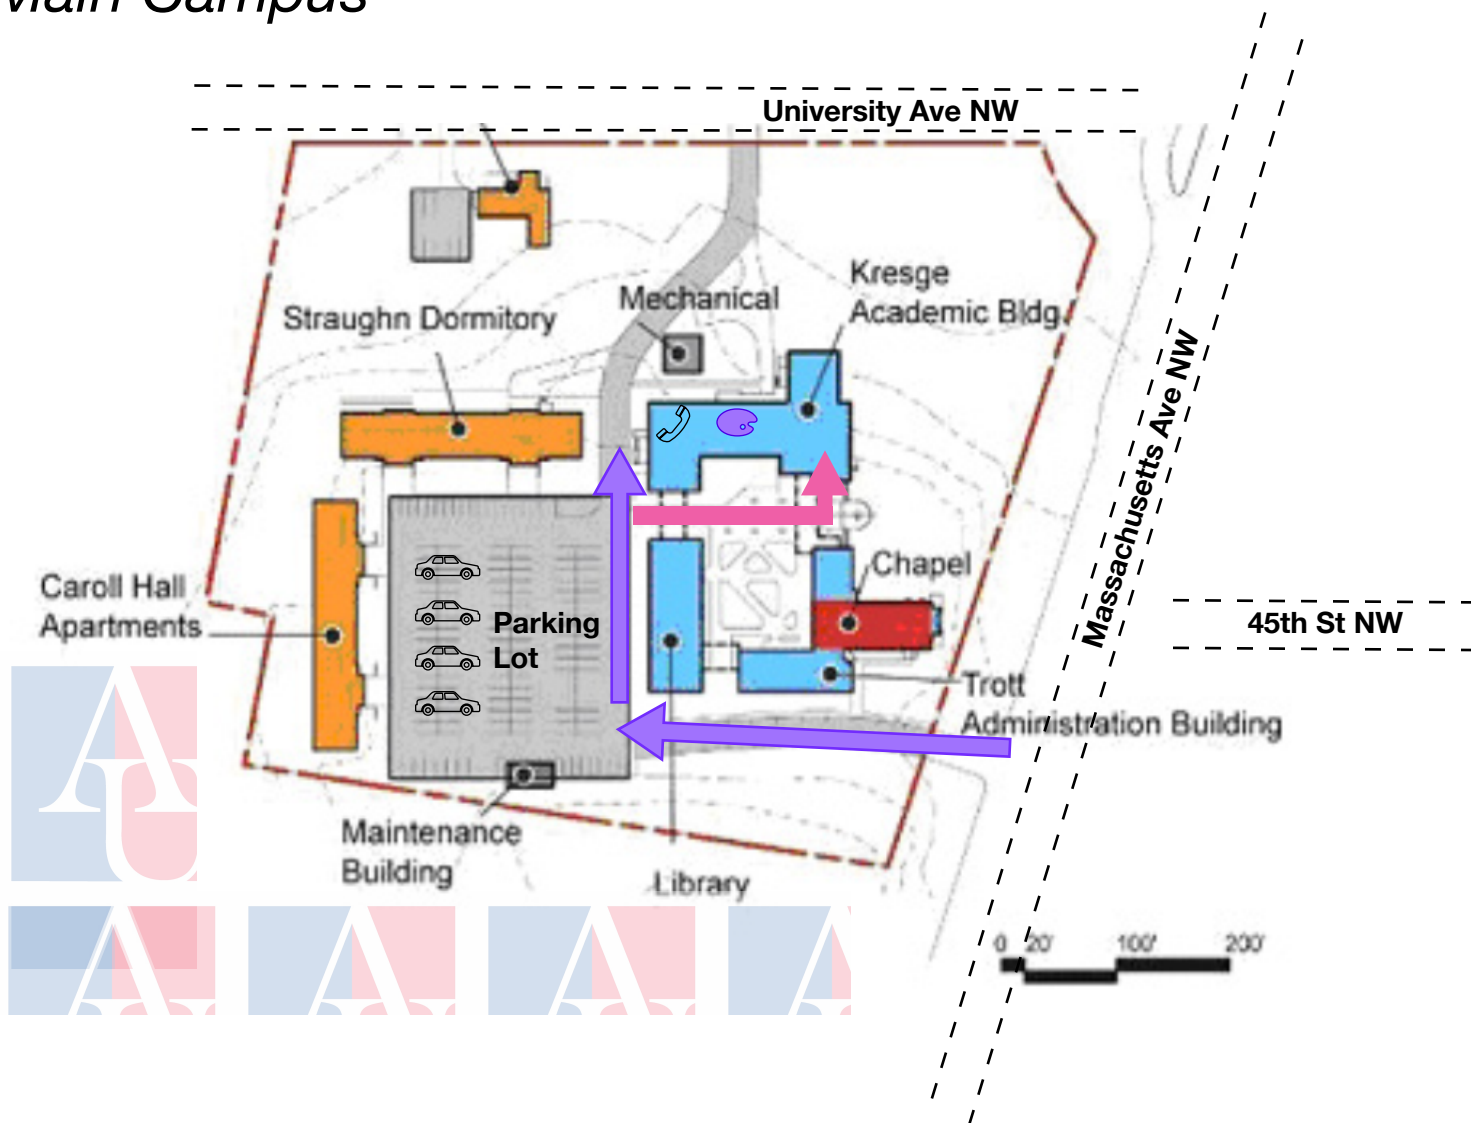

## Main Campus

### Directions Once On Campus

Go up driveway. Park anywhere in parking lot.  
 Follow purple arrows.  
 Enter Kresge through door by blue USPS box.  
 Up the stairs on left (3rd floor) = Arts Office  
 Down the stairs on left (2nd floor) = Arts Studio

### Accessible entrance:

Follow pink arrow once on campus. Enter & turn left. Elevator immediately past Dadian Gallery on left.

Note: **WTS has 2 NW campuses.** Because of this, we advise searching for "Wesley Theological Library" when using GPS to ensure you are routed to the correct campus.